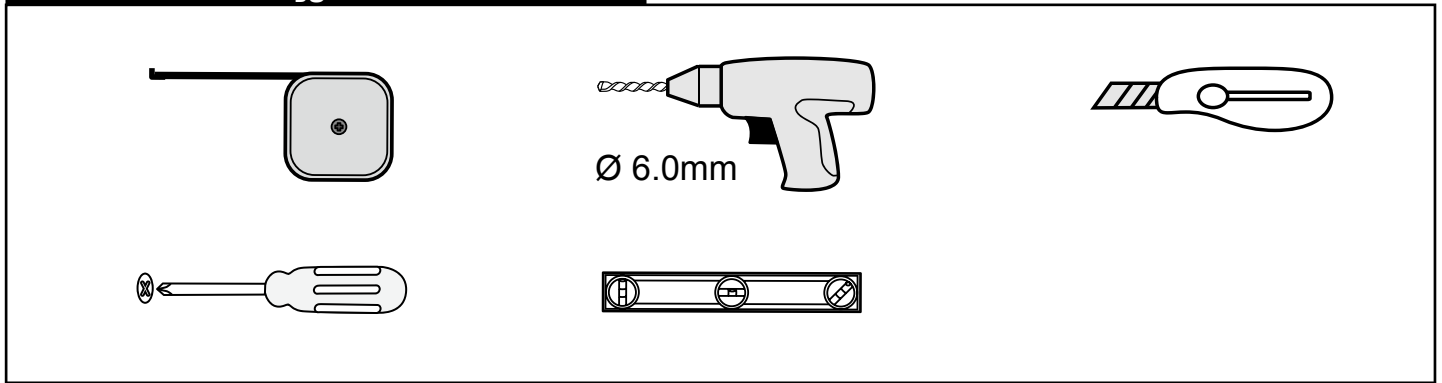

Getting started / Komma igång

EN14428	This product fulfils the EN14428 standard		Goggles are recommended to protect the eyes
EN12150	All glass used are tempered security glass		Caution: Always Handle Glass With Care! Always protect the edges and corners of the glass when assembling.
	2 people are recommended to assemble this shower enclosure		Gloves are recommended to prevent slippery on glass

Tools needed / Verktyg